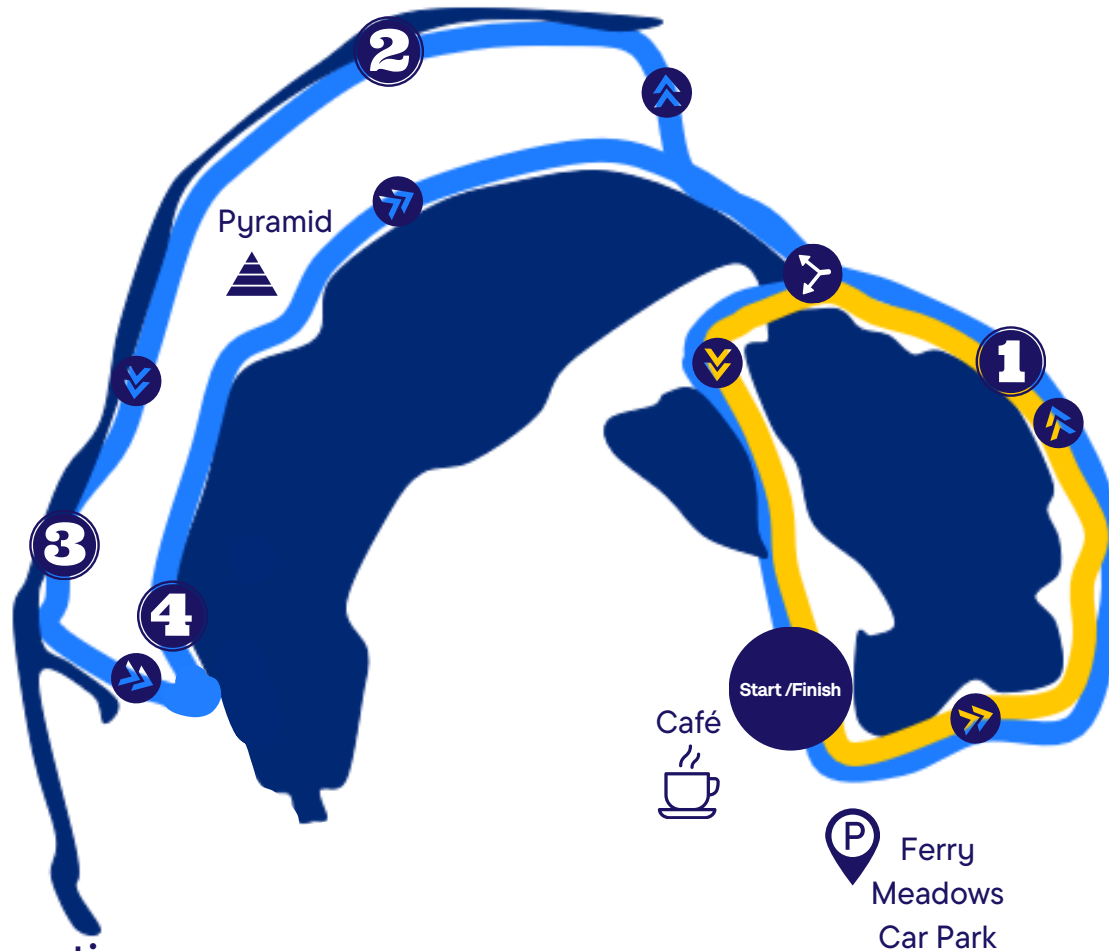

# Peterborough Memory Walk, Ferry Meadows

## Important Information

- The route is signposted, and there are volunteer marshals along the route to guide you.
- Roads are open to traffic, so please only use designated crossing points and follow all instructions from marshals.
- Highway code rules apply, you are responsible for your own safety on any crossings, so please so do with caution.

## KEY

- 1** Distance marker (km)
- >>** Direction of travel
- Y** Route split point
- Yellow** Short route
- Blue** Long route